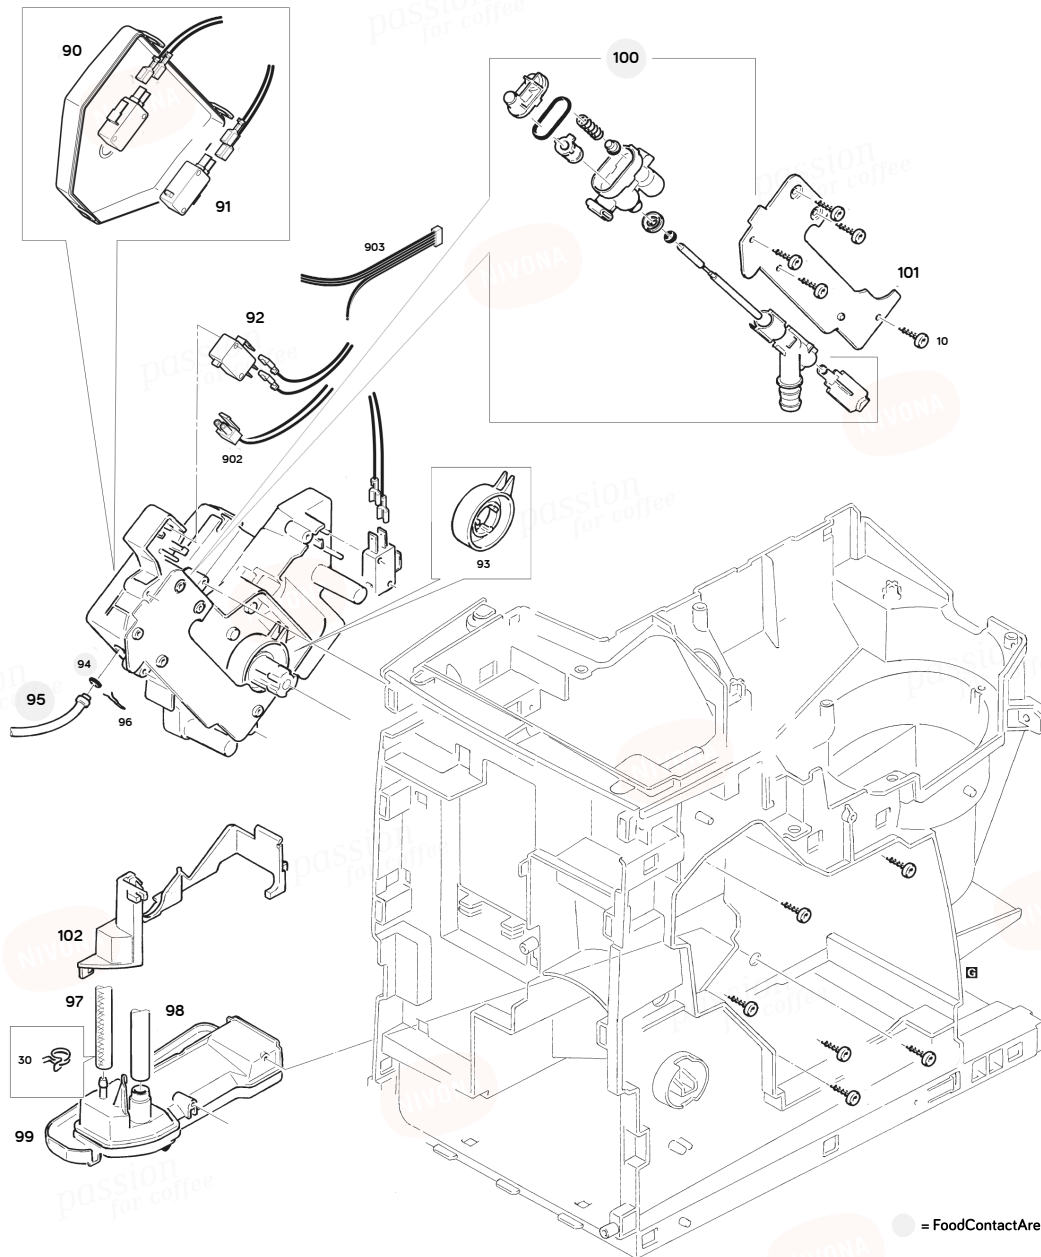

# NICR 795

#	Discription	Part No.
8	Screw KST/PT 3,0x12 bl galvan	16052
10	Screw KST/PT 3,0x12 blk galvan	44505
80	Micro switch D44N-Q1UA	51179
81	Screw KST/PT 3,0x20 bl galvan	19504
82	Push-button 507 main switch	73617
83	Cover 507 main switch	73622
84	Press.spring d=0,50 Do=5,20	14588
85	Line cord EU CL/S L=1,54m	101375
86	Spare back wall 508 cpl V2	93086
87	Strain relief clamp screwable	1053
902	Connector 709 4x	119743

# NICR 795

#	Discription	Part No.
10	Screw KST/PT 3,0x12 blk galvan	44505
30	Hose clamp 7,0-7,5mm Gohard	46283
90	Cover 047 driver	61505
91	Micro switch D41R-QGAC V3	48905
92	Driver A-047 cpl V3	93292
93	Driver 047	54826
94	O-Ring 003,40x1,90 V4	71881
95	Hose FEP D4,0xd2,50x210mm	40268
96	Clip D=4mm L=14mm Inox	5470
97	Hose D07,0xd3,60x280mm	130615
98	Hose silic D15,0xd11,0x047mm	75623
99	Relieve tank 507 cpl V2	73710
100	Drainage valve 047 cpl V5	68368
101	Cover 691 driver V4	64413
102	Seal 507 relieve tank	79357
902	Connector 709 4x	119743
903	Connector 691 5x	64581
921	spare insert coupling 047	122646