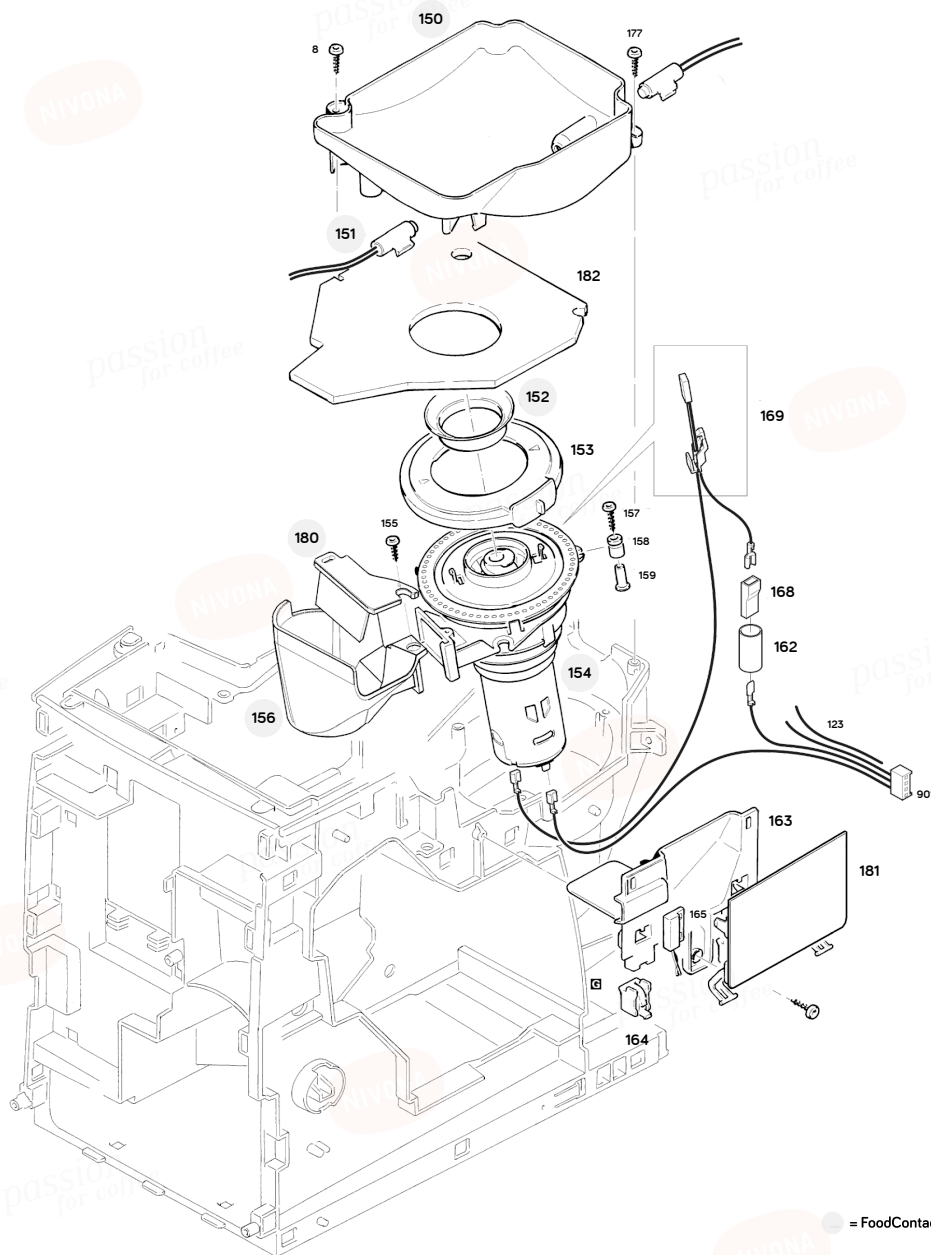

NICR 795

● = FoodContactArea

#	Discription	Part No.
8	Screw KST/PT 3,0x12 bl galvan	16052
150	Bean contain 507	73594
152	Spare sleeve 778 cpl	13892
153	Lever 691 grinding grade V3	64439
154	Grinder unit 043 G43 MR1	101189
155	Screw KST/PT 3,0x 8 Inox	38391
156	Powder funnel 507 grinder V2	92546
157	Screw KST/PT 3,0x20 Inox	19244
158	Rubber feet 778 black	13904
159	Tubul.rivet 4,0x0,40x10,5	13903
160	Current/temperature limiter	43739
161	Holder 005 temperature gauge	43700
162	Hose silic D10,0xd7,00x035mm	56923
163	Powder funnel 507	73601
164	Hinge 507 powder funnel	74311
165	Reed sensor MS-324/267K	75557
168	Insul.sleeve ITV 4,8b	44248
169	Sparekit 507 cpl. Temperature gauge	81155
177	Screw KST/PT 3,0x12 Inox	62325
180	NULL	118334
181	Cover 507 cpl V2	93087
182	Insulation 508 bean contain	78486