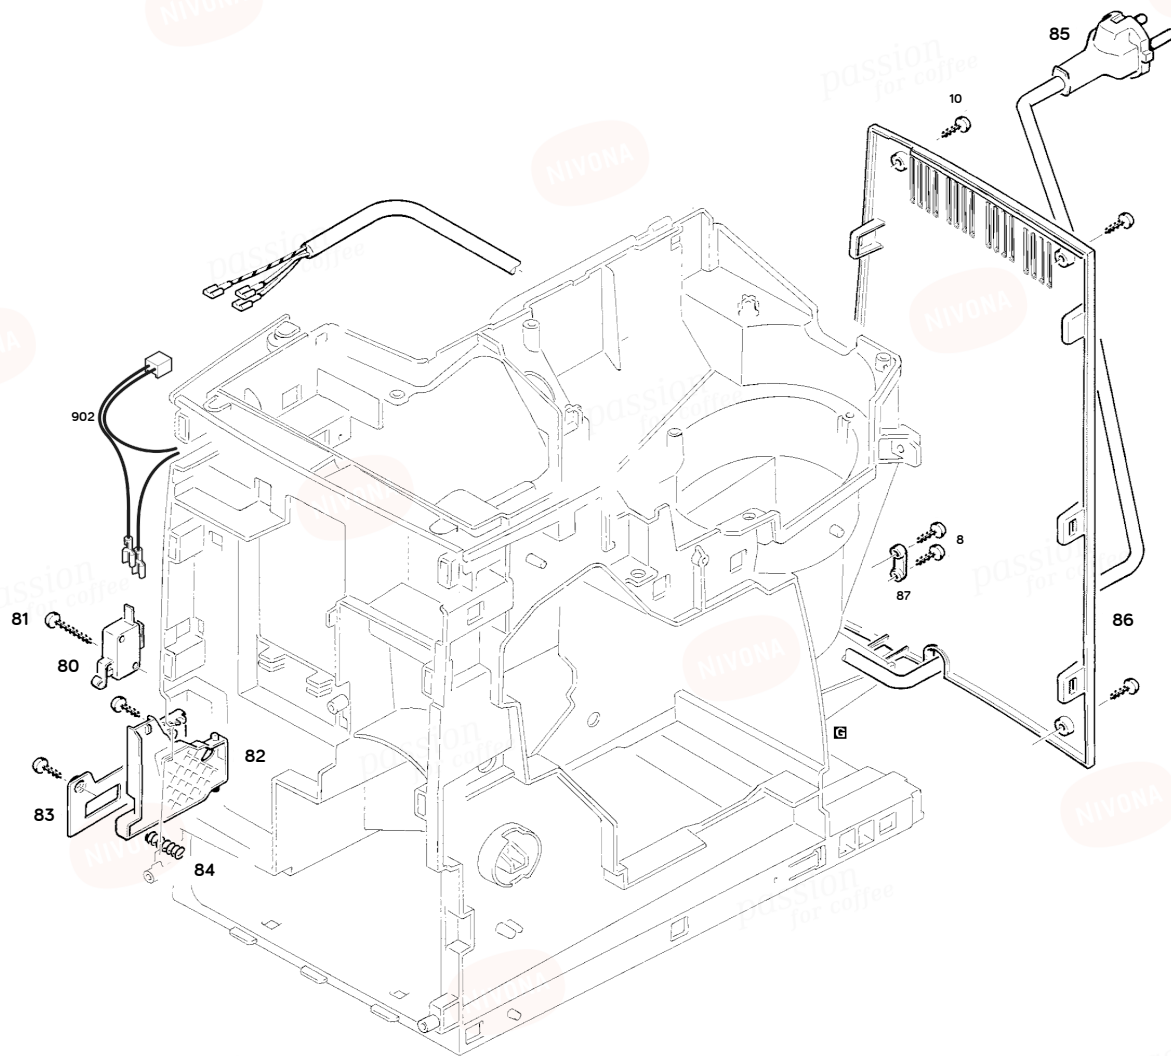

# NICR 795

#	Discription	Part No.
10	Screw KST/PT 3,0x12 blk galvan	44505
11	Water tank 507 cpl V3	77268
12	Handle 507 water tank	73624
52	Valve hood 004	58106
53	Internal divided sleeve M2	68031
54	Sieve 510 tank base V3	79494
55	Side wall 507 left	73562
56	Sensor 585 water level	74126
57	Side wall 507 right V2	73563
58	Door 507 right V3	92326
59	Cover 570 service plug	80132
905	Connect cord 507	74133
906	Service cord 507	74135

# NICR 795

#	Discription	Part No.
8	Screw KST/PT 3,0x12 bl galvan	16052
61	Cup shelf 507	73572
62	Cover 507 cpl V2	93088
63	Cover 507 water tank	73574
64	Cover 507 bean contain V2	92490
65	Aroma preserv.cover 507 V3	73576
66	Finger protect 507	73595
67	Screw M4x12 Inox cyl head	83855
68	Safety ring 7,5x3,5x1,5mm	8291
69	Holder 507 hinge	73568
183	Cover 507 cpl V2	93087

# NICR 795

#	Discription	Part No.
8	Screw KST/PT 3,0x12 bl galvan	16052
10	Screw KST/PT 3,0x12 blk galvan	44505
80	Micro switch D44N-Q1UA	51179
81	Screw KST/PT 3,0x20 bl galvan	19504
82	Push-button 507 main switch	73617
83	Cover 507 main switch	73622
84	Press.spring d=0,50 Do=5,20	14588
85	Line cord EU CL/S L=1,54m	101375
86	Spare back wall 508 cpl V2	93086
87	Strain relief clamp screwable	1053
902	Connector 709 4x	119743

# NICR 795

#	Discription	Part No.
10	Screw KST/PT 3,0x12 blk galvan	44505
170	Hose D06,0xd3,00x290mm V2	129843
171	Fluid connect 507 L shape	74313
172	Clip 046 outlet	29708
173	Support 507 extract unit	74314
174	Extract unit A-047 base V8	61123
175	O-Ring 005,70x1,90 silic/K-2	53961
176	O-Ring 005,00x1,50 silic/2-K	38141