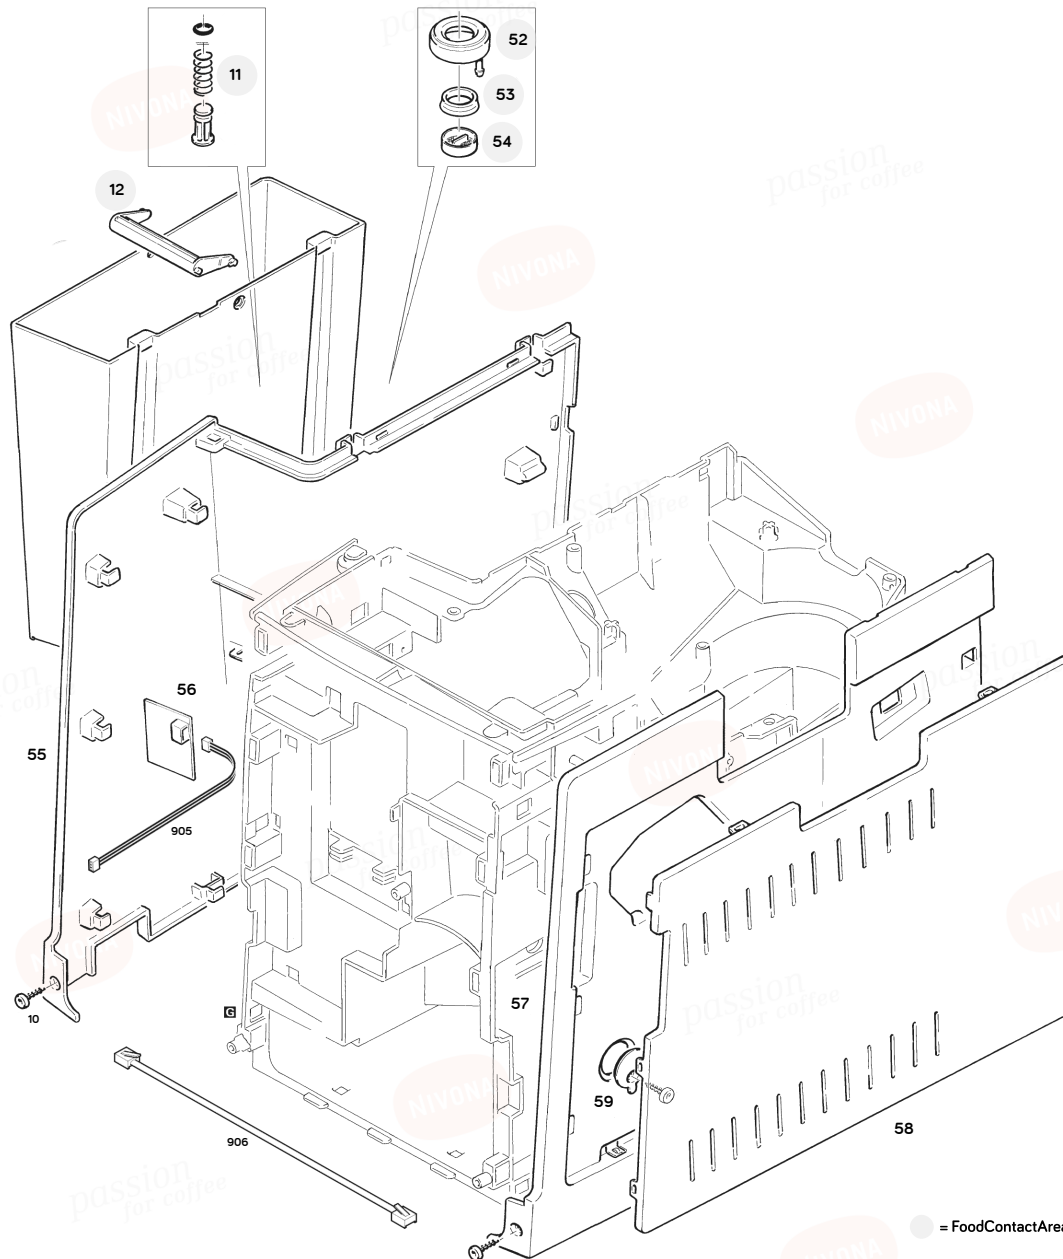

# NICR 795

#	Discription	Part No.
1	Spare k-holder 508 cpl V4	80967
5	Front panel 253	130007
6	Rubber feet 507 V2	75559
7	Rolls 693 cpl	61512
8	Screw KST/PT 3,0x12 bl galvan	16052
9	Screw KST/PT 3,0x12 bl galvan	16052

# NICR 795

#	Discription	Part No.
2	Spare electronic 253 cpl	134587
8	Screw KST/PT 3,0x12 bl galvan	16052
13	Casing 253 outlet	130008
14	Holder 692 hose	89824
21	Spare cover 253 cpl	134608
22	Holder 709 suction nozzle V2	124940
23	Outlet 253 milk	127434
24	Adaptor 253 outlet	130707
25	NULL	121678
26	Damper 253 outlet	128303
27	Cover 253 outlet	127426
28	Hose D07,0xd3,60x240mm	130591
29	Hose D07,0xd3,60x240mm	130592
30	Hose clamp 7,0-7,5mm Gohard	46283
31	Adaptor 709 cpl	117884
32	Outlet 507 cpl V2	73712
34	Light cond.507 transp	73548
35	Flange 253 outlet	127403
36	Metallic stripe 691 Inox V4	64715
37	Press.spring d=0,80 Do=5,80	121817
38	Guide pin 573	73530
39	Guide block 253	127416
40	Magnet D06,0x6,0mm	36880
41	Wiper 253 grounds contain.	127406
42	LED 253 cpl	130057
42	LED 253 cpl	130057
43	Fluid nipple 698 I-form	110513
44	Hose 698 cpl	119303
45	Press.piece 593 brake	80095
132	Hose D06,0xd3,00x210mm V2	129844
170	Hose D06,0xd3,00x290mm V2	129843
900	Connector 253 6x	130052

# NICR 795

#	Discription	Part No.
10	Screw KST/PT 3,0x12 blk galvan	44505
11	Water tank 507 cpl V3	77268
12	Handle 507 water tank	73624
52	Valve hood 004	58106
53	Internal divided sleeve M2	68031
54	Sieve 510 tank base V3	79494
55	Side wall 507 left	73562
56	Sensor 585 water level	74126
57	Side wall 507 right V2	73563
58	Door 507 right V3	92326
59	Cover 570 service plug	80132
905	Connect cord 507	74133
906	Service cord 507	74135