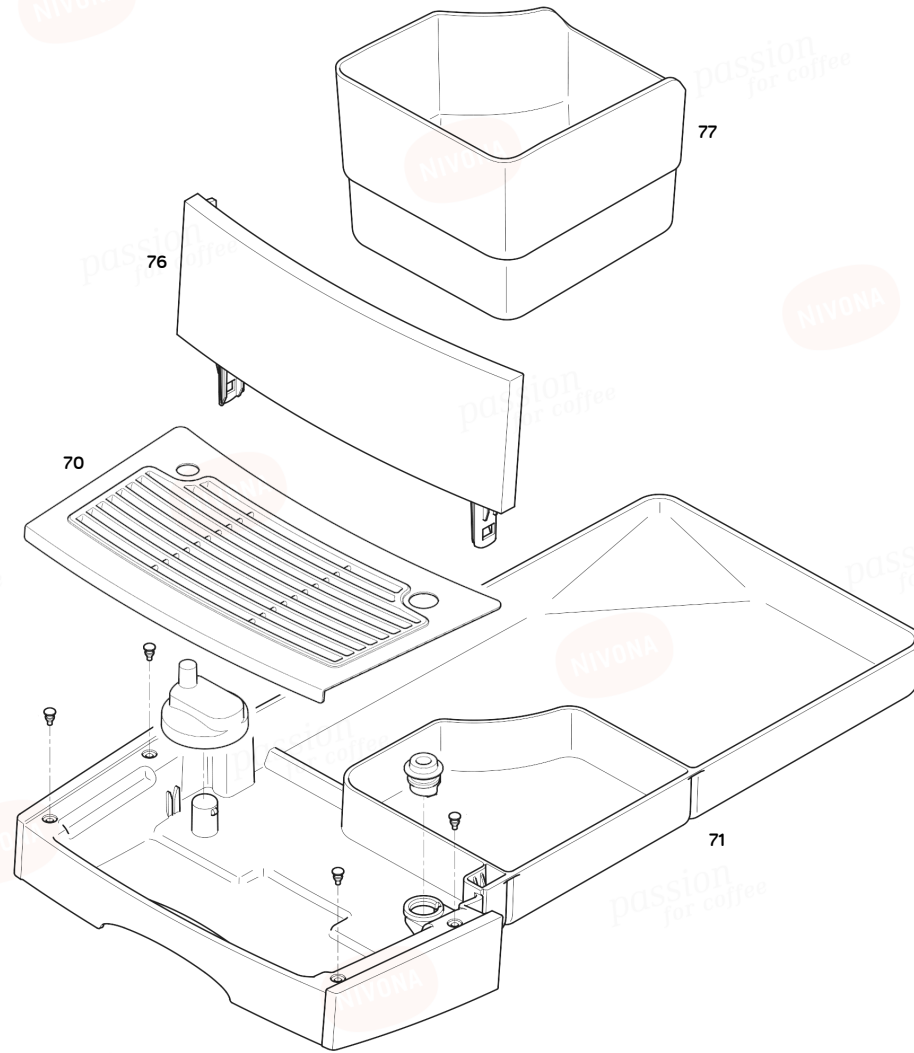

# NICR 795

#	Discription	Part No.
1	Spare k-holder 508 cpl V4	80967
5	Front panel 253	130007
6	Rubber feet 507 V2	75559
7	Rolls 693 cpl	61512
8	Screw KST/PT 3,0x12 bl galvan	16052
9	Screw KST/PT 3,0x12 bl galvan	16052

# NICR 795

#	Discription	Part No.
10	Screw KST/PT 3,0x12 blk galvan	44505
11	Water tank 507 cpl V3	77268
12	Handle 507 water tank	73624
52	Valve hood 004	58106
53	Internal divided sleeve M2	68031
54	Sieve 510 tank base V3	79494
55	Side wall 507 left	73562
56	Sensor 585 water level	74126
57	Side wall 507 right V2	73563
58	Door 507 right V3	92326
59	Cover 570 service plug	80132
905	Connect cord 507	74133
906	Service cord 507	74135

# NICR 795

#	Discription	Part No.
8	Screw KST/PT 3,0x12 bl galvan	16052
61	Cup shelf 507	73572
62	Cover 507 cpl V2	93088
63	Cover 507 water tank	73574
64	Cover 507 bean contain V2	92490
65	Aroma preserv.cover 507 V3	73576
66	Finger protect 507	73595
67	Screw M4x12 Inox cyl head	83855
68	Safety ring 7,5x3,5x1,5mm	8291
69	Holder 507 hinge	73568
183	Cover 507 cpl V2	93087

# NICR 795

#	Discription	Part No.
8	Screw KST/PT 3,0x12 bl galvan	16052
10	Screw KST/PT 3,0x12 blk galvan	44505
80	Micro switch D44N-Q1UA	51179
81	Screw KST/PT 3,0x20 bl galvan	19504
82	Push-button 507 main switch	73617
83	Cover 507 main switch	73622
84	Press.spring d=0,50 Do=5,20	14588
85	Line cord EU CL/S L=1,54m	101375
86	Spare back wall 508 cpl V2	93086
87	Strain relief clamp screwable	1053
902	Connector 709 4x	119743