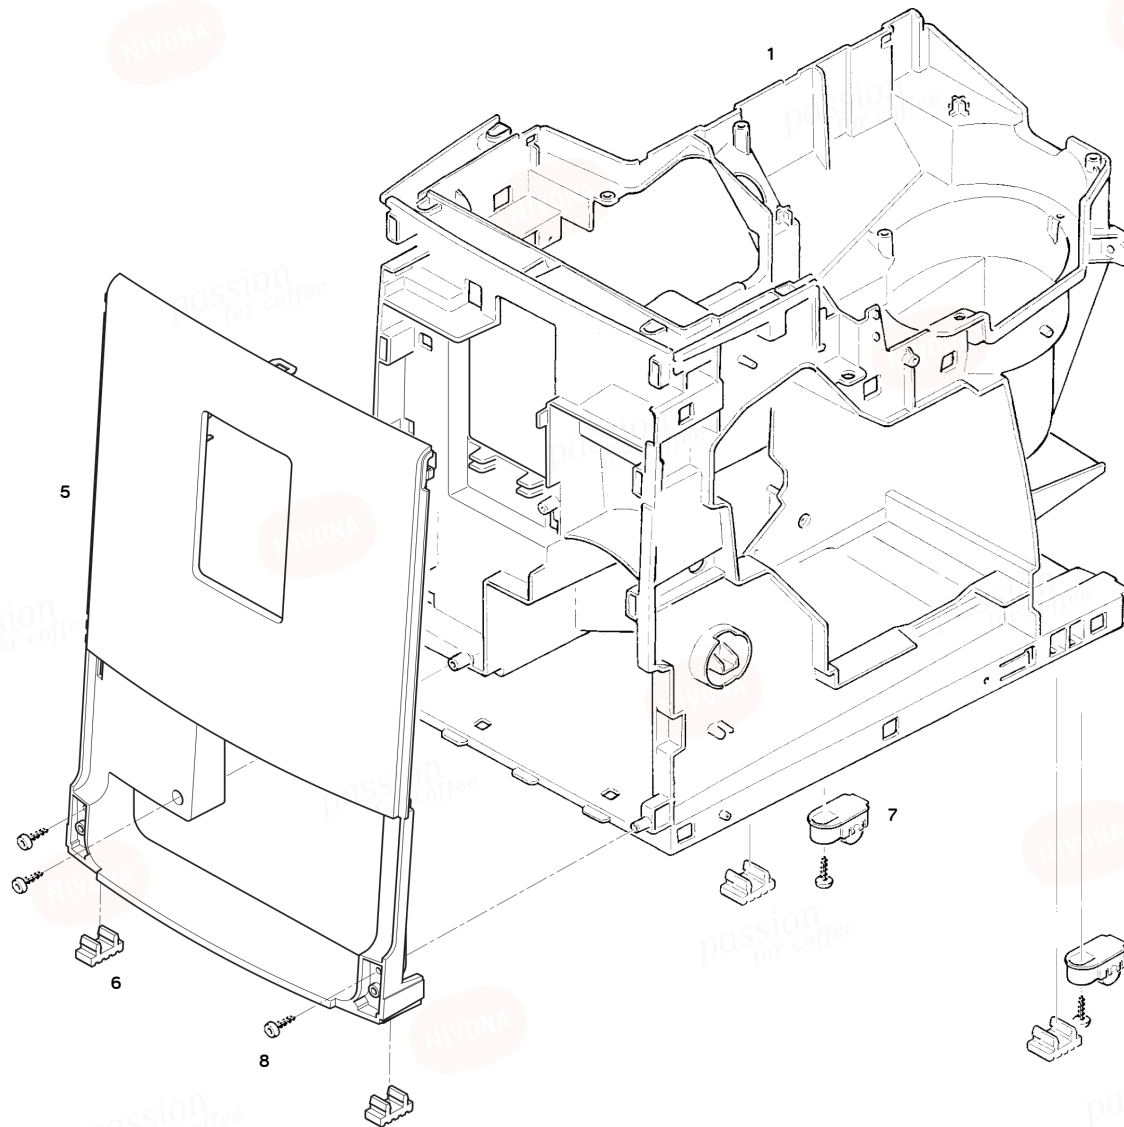

# NICR 795

#	Discription	Part No.
1	Spare k-holder 508 cpl V4	80967
5	Front panel 253	130007
6	Rubber feet 507 V2	75559
7	Rolls 693 cpl	61512
8	Screw KST/PT 3,0x12 bl galvan	16052
9	Screw KST/PT 3,0x12 bl galvan	16052

# NICR 795

#	Discription	Part No.
2	Spare electronic 253 cpl	134587
8	Screw KST/PT 3,0x12 bl galvan	16052
13	Casing 253 outlet	130008
14	Holder 692 hose	89824
21	Spare cover 253 cpl	134608
22	Holder 709 suction nozzle V2	124940
23	Outlet 253 milk	127434
24	Adaptor 253 outlet	130707
25	NULL	121678
26	Damper 253 outlet	128303
27	Cover 253 outlet	127426
28	Hose D07,0xd3,60x240mm	130591
29	Hose D07,0xd3,60x240mm	130592
30	Hose clamp 7,0-7,5mm Gohard	46283
31	Adaptor 709 cpl	117884
32	Outlet 507 cpl V2	73712
34	Light cond.507 transp	73548
35	Flange 253 outlet	127403
36	Metallic stripe 691 Inox V4	64715
37	Press.spring d=0,80 Do=5,80	121817
38	Guide pin 573	73530
39	Guide block 253	127416
40	Magnet D06,0x6,0mm	36880
41	Wiper 253 grounds contain.	127406
42	LED 253 cpl	130057
42	LED 253 cpl	130057
43	Fluid nipple 698 I-form	110513
44	Hose 698 cpl	119303
45	Press.piece 593 brake	80095
132	Hose D06,0xd3,00x210mm V2	129844
170	Hose D06,0xd3,00x290mm V2	129843
900	Connector 253 6x	130052

# NICR 795

#	Discription	Part No.
10	Screw KST/PT 3,0x12 blk galvan	44505
11	Water tank 507 cpl V3	77268
12	Handle 507 water tank	73624
52	Valve hood 004	58106
53	Internal divided sleeve M2	68031
54	Sieve 510 tank base V3	79494
55	Side wall 507 left	73562
56	Sensor 585 water level	74126
57	Side wall 507 right V2	73563
58	Door 507 right V3	92326
59	Cover 570 service plug	80132
905	Connect cord 507	74133
906	Service cord 507	74135