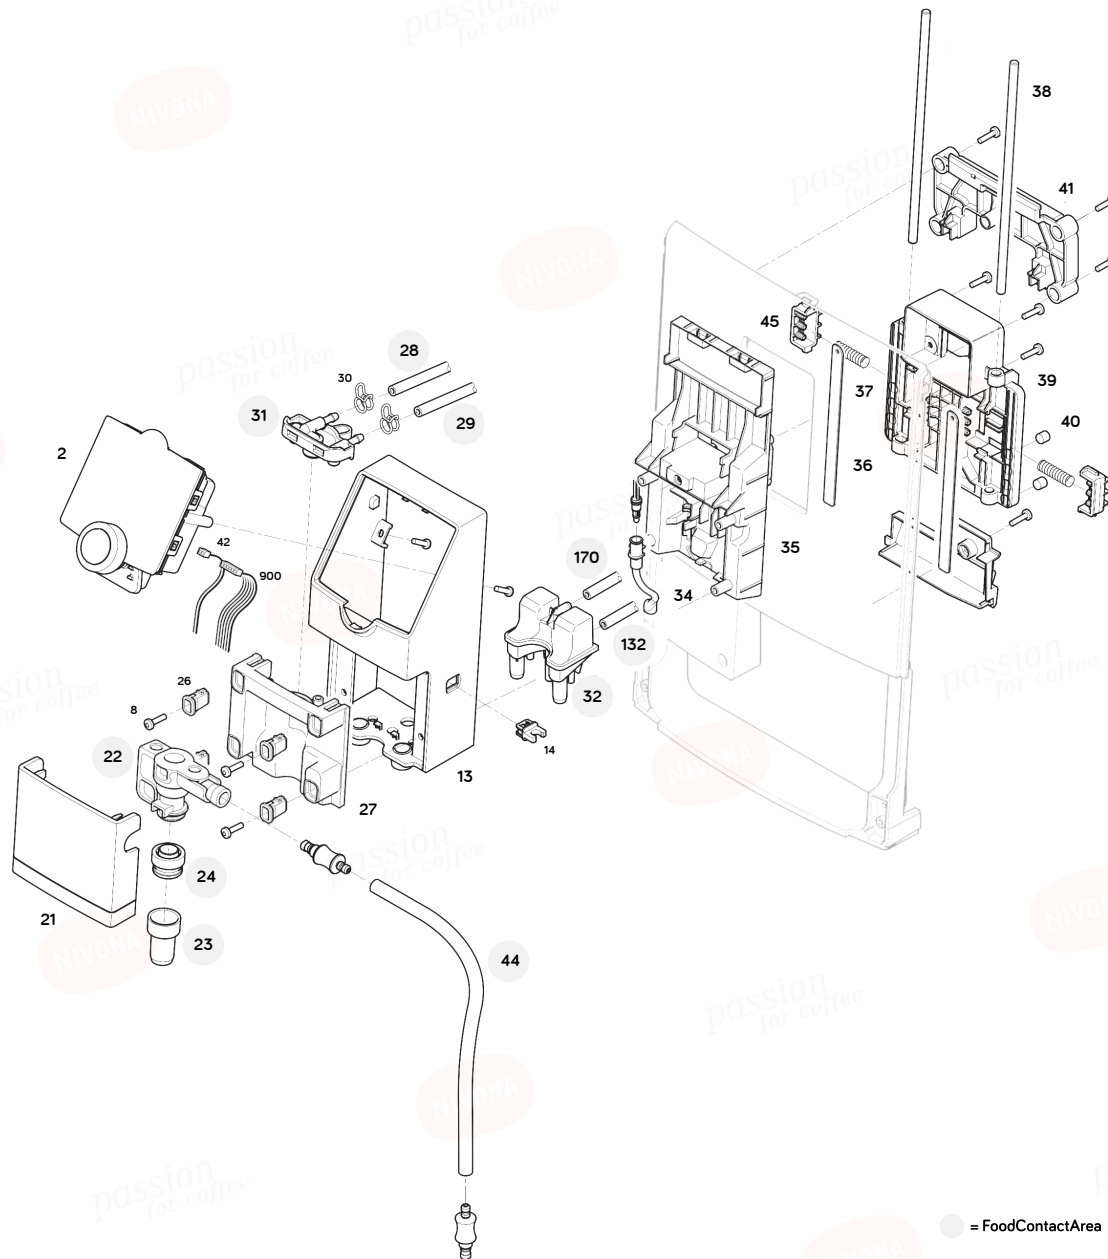

# NICR 795

#	Discription	Part No.
1	Spare k-holder 508 cpl V4	80967
5	Front panel 253	130007
6	Rubber feet 507 V2	75559
7	Rolls 693 cpl	61512
8	Screw KST/PT 3,0x12 bl galvan	16052
9	Screw KST/PT 3,0x12 bl galvan	16052

# NICR 795

#	Discription	Part No.
2	Spare electronic 253 cpl	134587
8	Screw KST/PT 3,0x12 bl galvan	16052
13	Casing 253 outlet	130008
14	Holder 692 hose	89824
21	Spare cover 253 cpl	134608
22	Holder 709 suction nozzle V2	124940
23	Outlet 253 milk	127434
24	Adaptor 253 outlet	130707
25	NULL	121678
26	Damper 253 outlet	128303
27	Cover 253 outlet	127426
28	Hose D07,0xd3,60x240mm	130591
29	Hose D07,0xd3,60x240mm	130592
30	Hose clamp 7,0-7,5mm Gohard	46283
31	Adaptor 709 cpl	117884
32	Outlet 507 cpl V2	73712
34	Light cond.507 transp	73548
35	Flange 253 outlet	127403
36	Metallic stripe 691 Inox V4	64715
37	Press.spring d=0,80 Do=5,80	121817
38	Guide pin 573	73530
39	Guide block 253	127416
40	Magnet D06,0x6,0mm	36880
41	Wiper 253 grounds contain.	127406
42	LED 253 cpl	130057
42	LED 253 cpl	130057
43	Fluid nipple 698 I-form	110513
44	Hose 698 cpl	119303
45	Press.piece 593 brake	80095
132	Hose D06,0xd3,00x210mm V2	129844
170	Hose D06,0xd3,00x290mm V2	129843
900	Connector 253 6x	130052

# NICR 795

#	Discription	Part No.
10	Screw KST/PT 3,0x12 blk galvan	44505
11	Water tank 507 cpl V3	77268
12	Handle 507 water tank	73624
52	Valve hood 004	58106
53	Internal divided sleeve M2	68031
54	Sieve 510 tank base V3	79494
55	Side wall 507 left	73562
56	Sensor 585 water level	74126
57	Side wall 507 right V2	73563
58	Door 507 right V3	92326
59	Cover 570 service plug	80132
905	Connect cord 507	74133
906	Service cord 507	74135