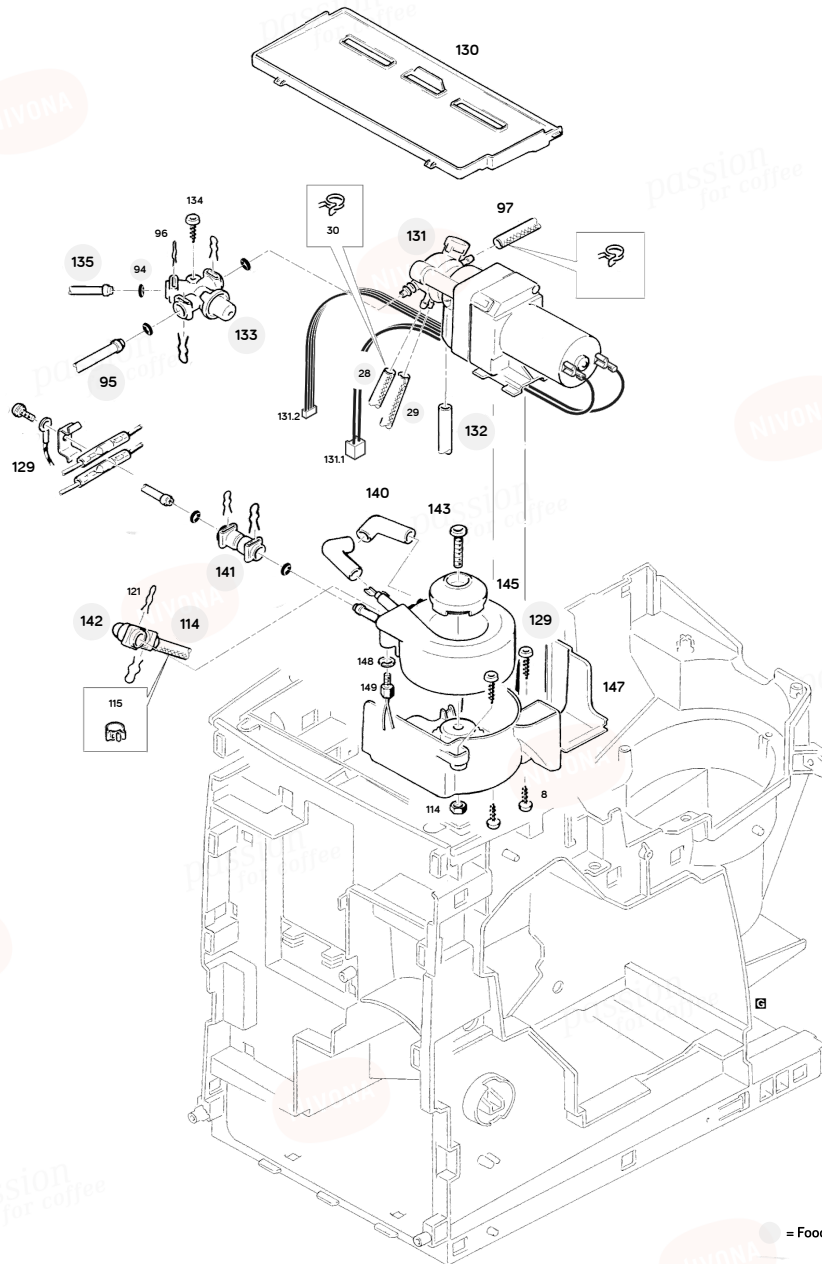

NICR 795

#	Discription	Part No.
8	Screw KST/PT 3,0x12 bl galvan	16052
28	Hose D07,0xd3,60x240mm	130591
29	Hose D07,0xd3,60x240mm	130592
30	Hose clamp 7,0-7,5mm Gohard	46283
94	O-Ring 003,40x1,90 V4	71881
95	Hose FEP D4,0xd2,50x210mm	40268
96	Clip D=4mm L=14mm Inox	5470
97	Hose D07,0xd3,60x280mm	130615
114	Hose silic/reinforced di 4,2	38630
115	Hose clamp 8,0- 9,0mm V2	69541
121	Clip D=5mm	37384
129	Thermobl 253 230V/1400W	132756
130	Cover 507 thermobl	73605
131	Ceramic valve 253 cpl	130890
132	Hose D06,0xd3,00x210mm V2	129844
133	Outlet valve cpl Y-shape	72201
134	Screw KST/PT 3,5x12 bl galvan	22505
135	Hose FEP D4,0xd2,50x100mm	16082
140	Insulleeve Elbow black	43202
141	Fluid connect I shape V2	61799
142	Fluid connect elbow 90°	60761
143	Screw M6x20 bl galvan rd head	38620
144	Locknut M6 6-face	24463
145	Holder 507 thermobl.	74451
147	Holder 507 thermobl	73604
148	Spring ring M5	5245
149	Temperature gauge 260 cpl	71630

□ = FoodContactArea

NIVONA

September 2021 | NICR 795 | 9/11