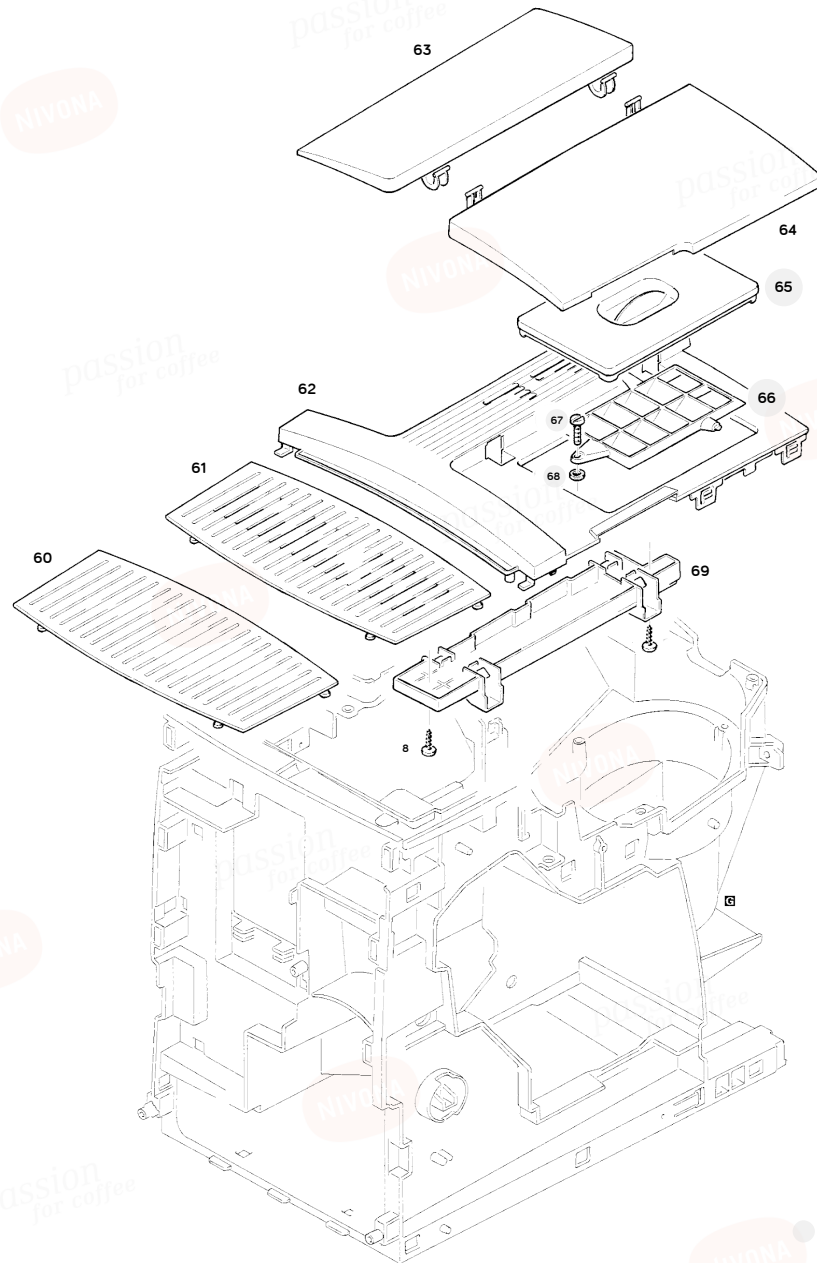

NICR 795

#	Discription	Part No.
8	Screw KST/PT 3,0x12 bl galvan	16052
61	Cup shelf 507	73572
62	Cover 507 cpl V2	93088
63	Cover 507 water tank	73574
64	Cover 507 bean contain V2	92490
65	Aroma preserv.cover 507 V3	73576
66	Finger protect 507	73595
67	Screw M4x12 Inox cyl head	83855
68	Safety ring 7,5x3,5x1,5mm	8291
69	Holder 507 hinge	73568
183	Cover 507 cpl V2	93087