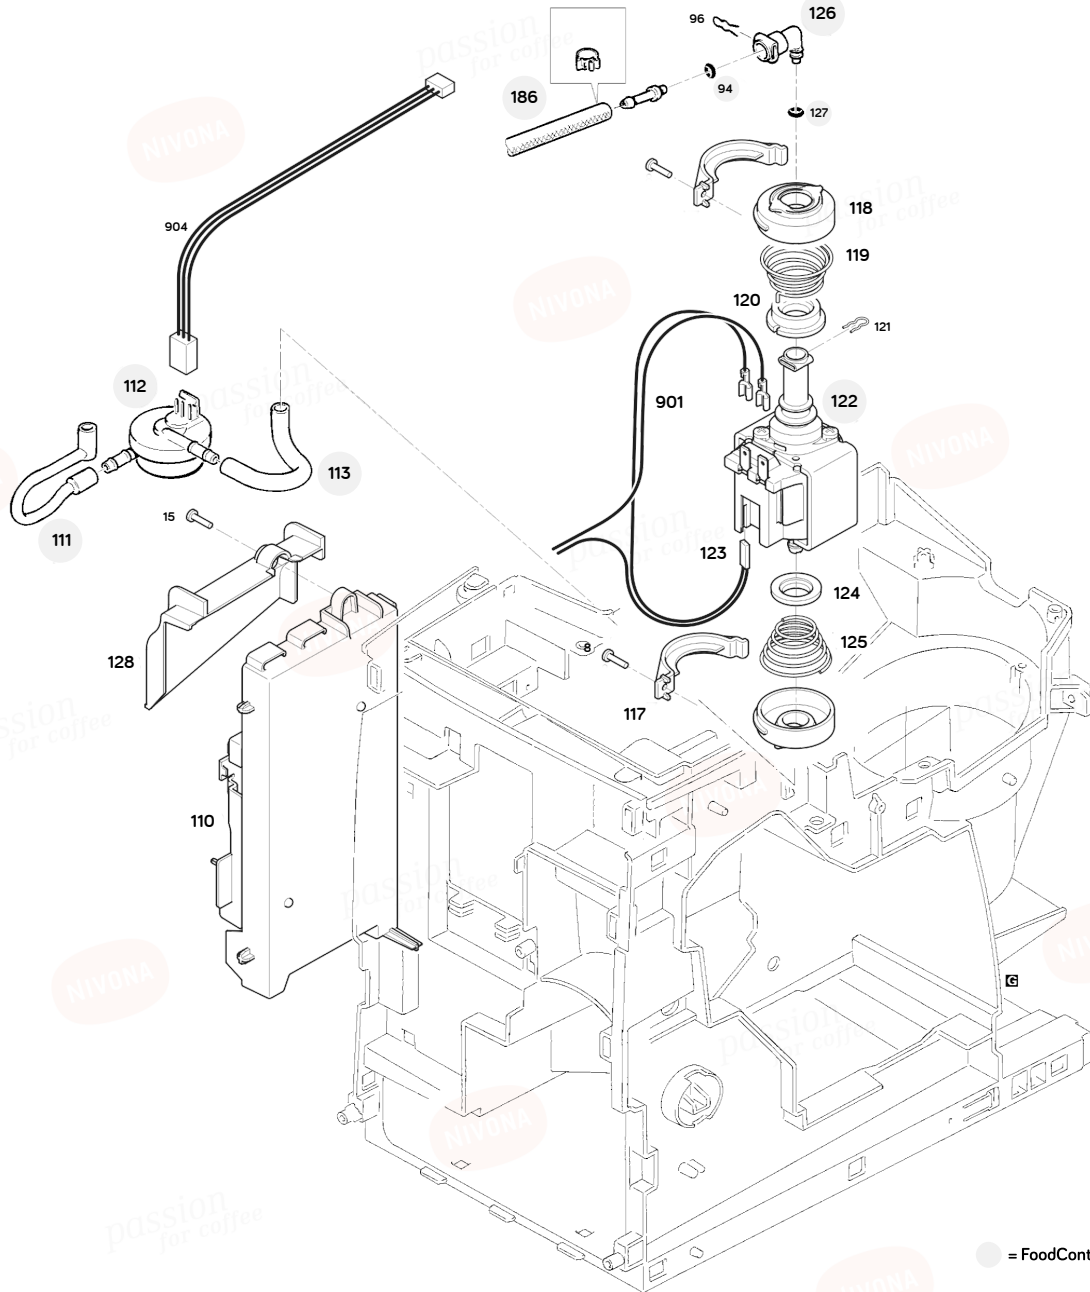

# NICR 795

#	Discription	Part No.
8	Screw KST/PT 3,0x12 bl galvan	16052
10	Screw KST/PT 3,0x12 blk galvan	44505
80	Micro switch D44N-Q1UA	51179
81	Screw KST/PT 3,0x20 bl galvan	19504
82	Push-button 507 main switch	73617
83	Cover 507 main switch	73622
84	Press.spring d=0,50 Do=5,20	14588
85	Line cord EU CL/S L=1,54m	101375
86	Spare back wall 508 cpl V2	93086
87	Strain relief clamp screwable	1053
902	Connector 709 4x	119743

# NICR 795

#	Discription	Part No.
10	Screw KST/PT 3,0x12 blk galvan	44505
30	Hose clamp 7,0-7,5mm Gohard	46283
90	Cover 047 driver	61505
91	Micro switch D41R-QGAC V3	48905
92	Driver A-047 cpl V3	93292
93	Driver 047	54826
94	O-Ring 003,40x1,90 V4	71881
95	Hose FEP D4,0xd2,50x210mm	40268
96	Clip D=4mm L=14mm Inox	5470
97	Hose D07,0xd3,60x280mm	130615
98	Hose silic D15,0xd11,0x047mm	75623
99	Relieve tank 507 cpl V2	73710
100	Drainage valve 047 cpl V5	68368
101	Cover 691 driver V4	64413
102	Seal 507 relieve tank	79357
902	Connector 709 4x	119743
903	Connector 691 5x	64581
921	spare insert coupling 047	122646

# NICR 795

#	Discription	Part No.
8	Screw KST/PT 3,0x12 bl galvan	16052
94	O-Ring 003,40x1,90 V4	71881
96	Clip D=4mm L=14mm Inox	5470
110	Electronic 253 cpl	128466
111	Molded tube 507 silic	76161
112	Flow meter FHKSC 12 90°-OT13	87437
113	Hose silic D09,0xd5,00x090mm	9212
114	Hose silic/reinforced di 4,2	38630
115	Hose clamp 8,0- 9,0mm V2	69541
116	Fluid connect I shape	86694
117	Holder 507 pump	73612
118	Damper 507 pump V3	96344
119	Press.spring 507 pump V2	103745
120	Pump holder 507	73614
121	Clip D=5mm	37384
122	Spare pump SPX.H100 EU	100182
123	Thermost TB02-B-B8D-130	105136
124	Pump holder 043	81597
125	Press.spring con.1,6mm	103749
126	Fluid connect elbow 90°	70061
127	O-Ring 003,40x1,90 EPDM V3	61701
128	Cover 253 electronic box	129514
129	Thermobl 253 230V/1400W	132756
904	Connector 691 3x	64591
904	Connector 697 4x	107276